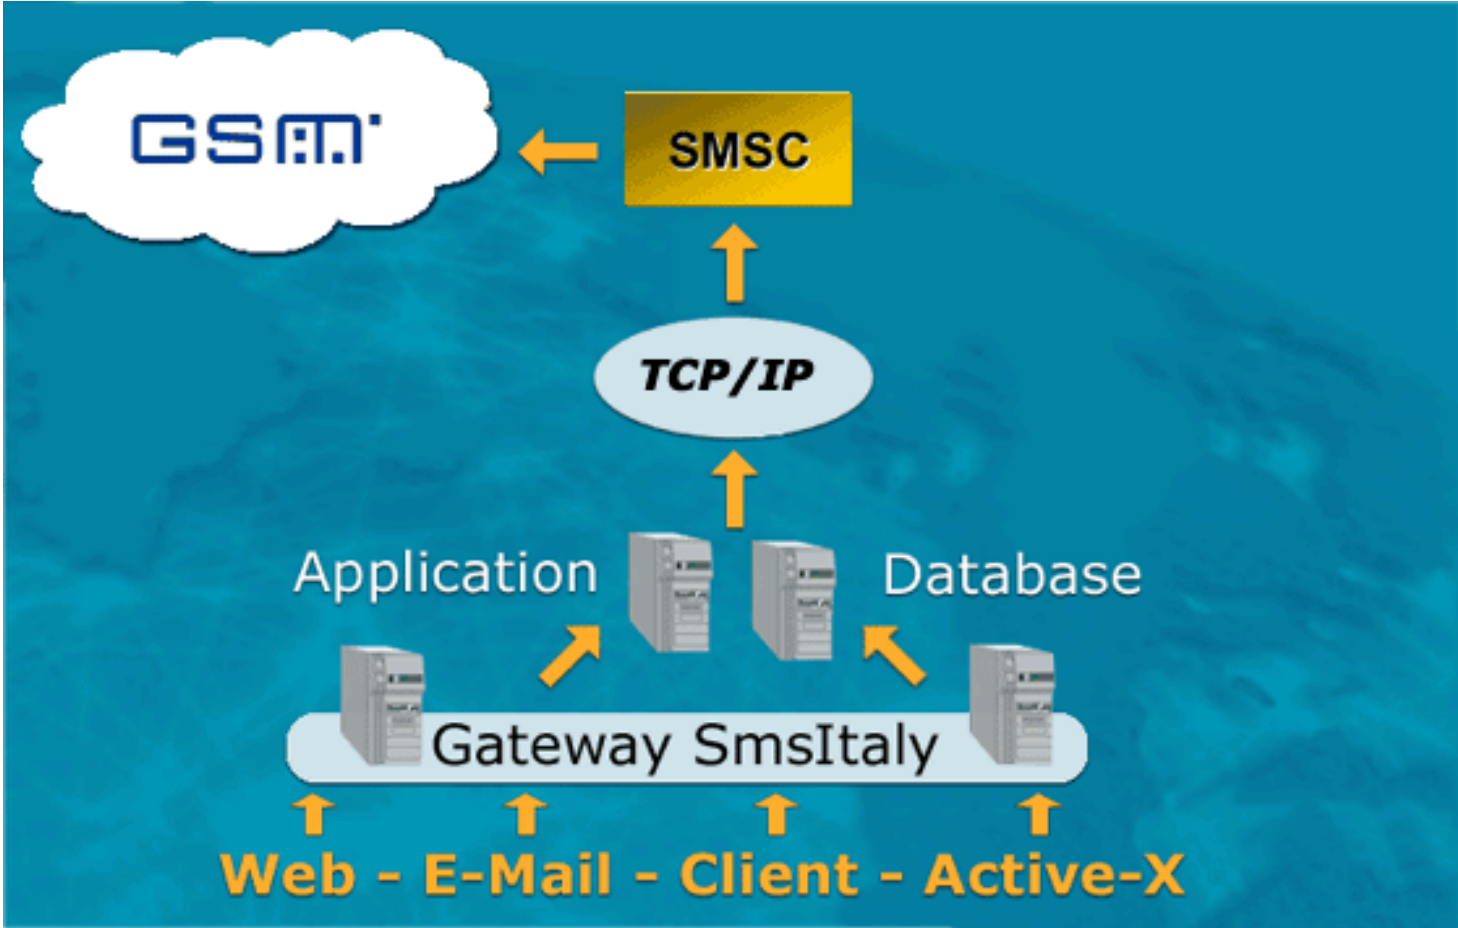

- •
- •
- •

The Gateway

- •
- •
- •
- •
- •
- •
- •
- •
- •